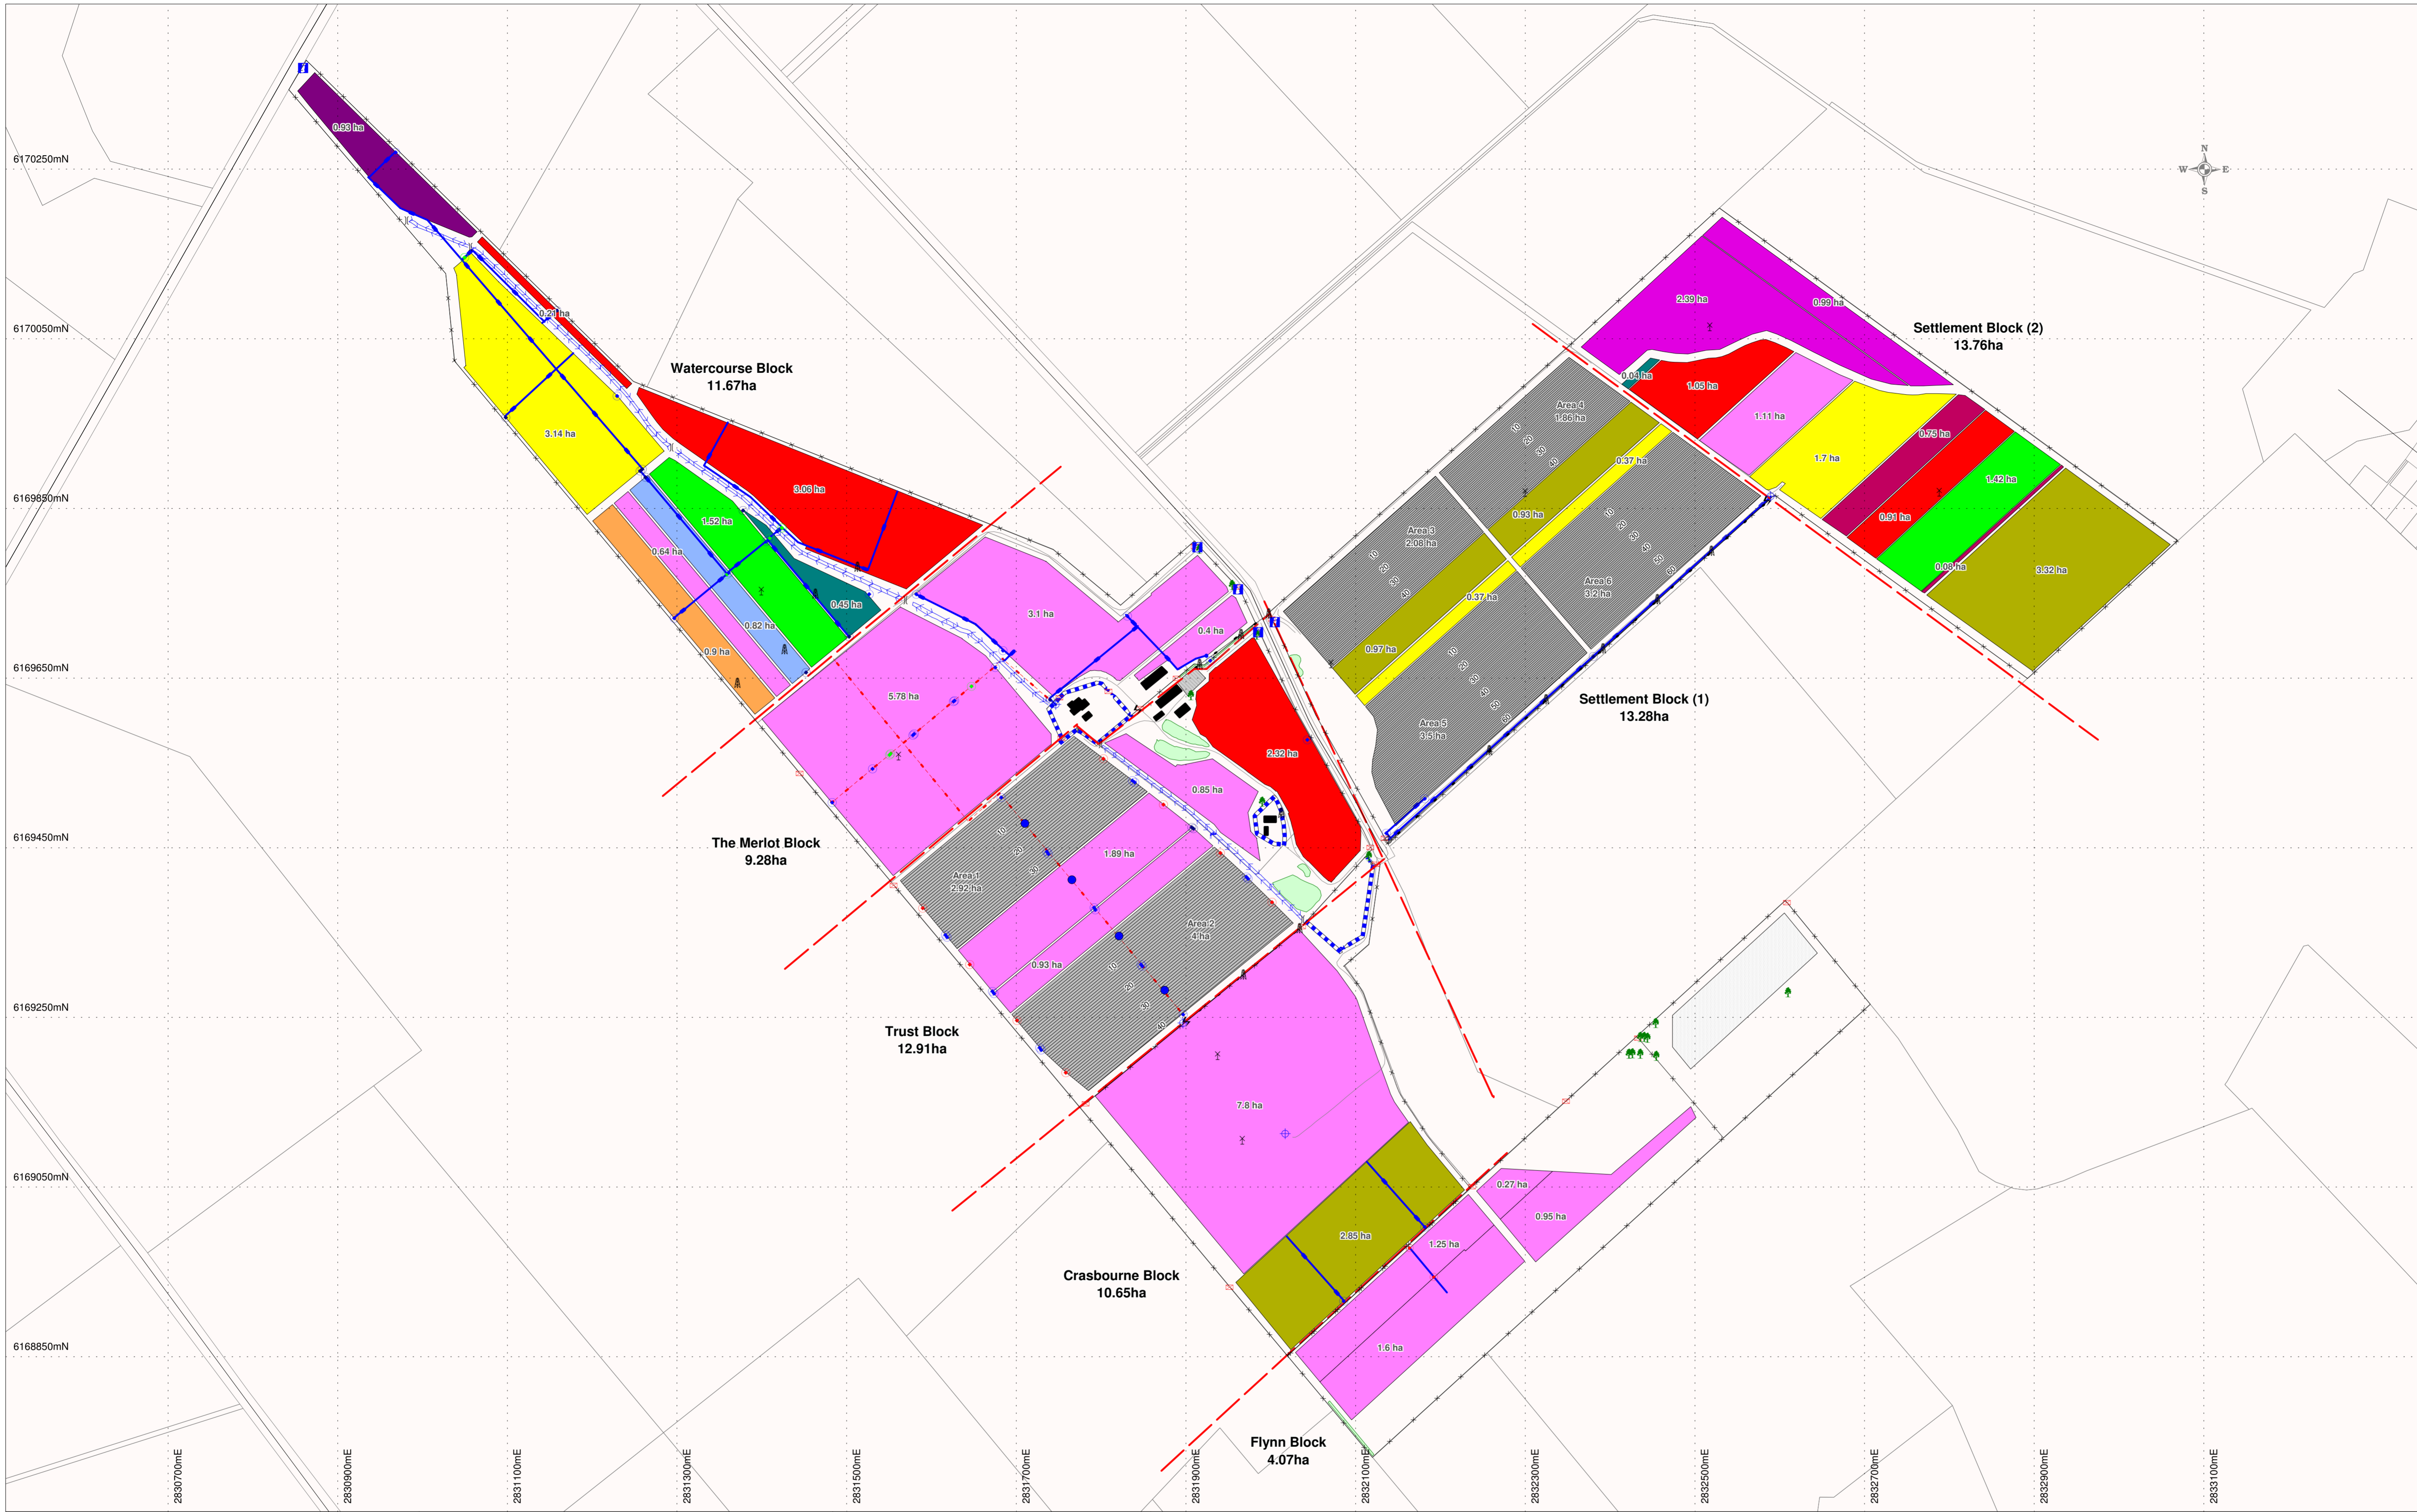

LEGEND

Valves

- Control
- Filter
- Flush
- Valve
- Well
- Water tank
- Tap
- Pump site
- Windmill
- Power pole
- Transformer
- Sign post
- Bridge
- Gate
- Fence
- Rows
- Road
- Districts
- Power line
- Garden
- Digitised irrigation
- Drainage
- Underground pipe
- Water pipe
- Shelter belt
- Tree stand
- Loading ramp
- Car park
- Building
- Crop boundary
- Cadastral boundary

Variety

- Chardonnay
- Malbec
- Sauvignon Blanc
- Viognier
- Pinot Gris
- Pinot
- Cabernet Franc
- Cabernet Sauvignon
- Merlot
- Syrah
- TBC

C.J. Pask Winery
Gimblett Road Vineyards

Hawkes Bay
New Zealand

This map is designed as a land management tool. While every effort has been made to maximise its accuracy and precision, it should not be used as a means of legal land description.